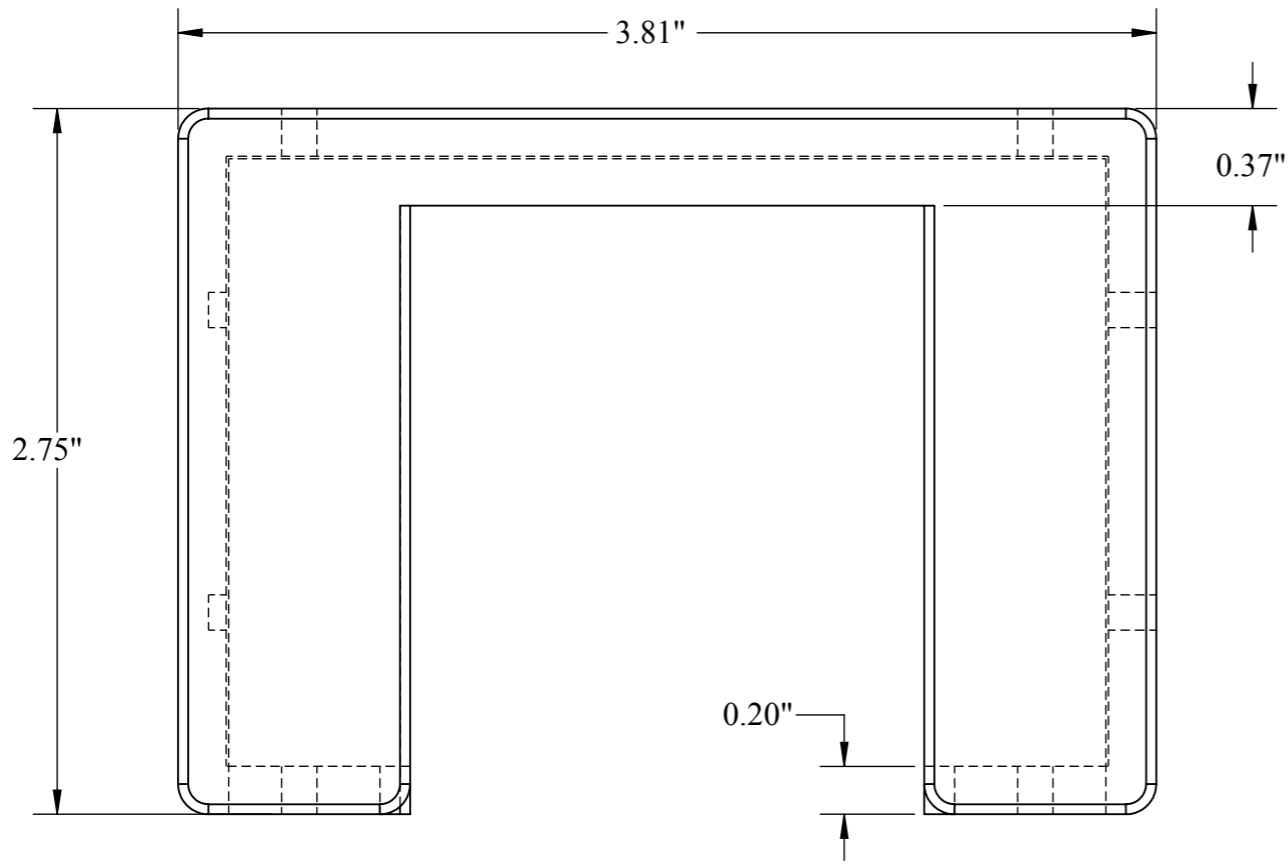

RIGHT

Garrison Systems, LLC.

UNLESS OTHERWISE SPECIFIED: DIMENSIONS ARE IN INCHES SURFACE FINISH: TOLERANCES: LINEAR: ANGULAR:				FINISH:		DEBURR AND BREAK SHARP EDGES		DO NOT SCALE DRAWING		REVISION	
All units are in Inches								TITLE:			
DRAWN				NAME		SIGNATURE		DATE		Hammerhead™ Outside Mount	
CHK'D										Post Detail	
APP'VD										A3	
MFG										DWG NO.	
Q.A								MATERIAL:		SCALE:1:10	
								WEIGHT:		SHEET 2 OF 4	

8 7 6 5 4 3 2 1

Front Elevation

Side Elevation

Top View

Garrison Systems, LLC.

UNLESS OTHERWISE SPECIFIED: DIMENSIONS ARE IN INCHES SURFACE FINISH: TOLERANCES: LINEAR: ANGULAR:			FINISH:		DEBURR AND BREAK SHARP EDGES		DO NOT SCALE DRAWING		REVISION		
							All units are in Inches				
							TITLE:				
							Hammerhead™ Outside Mount				
							DWG NO.				A3
							SCALE:1:10				SHEET 1 OF 4

8 7 6 5 4 3 2 1

PLANK

Post Profile

Garrison Systems, LLC.

UNLESS OTHERWISE SPECIFIED: DIMENSIONS ARE IN INCHES SURFACE FINISH: TOLERANCES: LINEAR: ANGULAR:				FINISH:		DEBURR AND BREAK SHARP EDGES		DO NOT SCALE DRAWING		REVISION	
All units are in Inches								TITLE:			
DRAWN								Hammerhead™ Outside Mount			
CHK'D											
APPV'D								DWG NO.			
MFG								A3			
Q.A								SCALE:1:10			
MATERIAL:								SHEET 3 OF 4			
WEIGHT:											

POST PROFILE CAP

SECTION J-J
SCALE 1 : 0.75

Garrison Systems, LLC.

UNLESS OTHERWISE SPECIFIED: DIMENSIONS ARE IN INCHES SURFACE FINISH: TOLERANCES: LINEAR: ANGULAR:			FINISH:		DEBURR AND BREAK SHARP EDGES		DO NOT SCALE DRAWING		REVISION		
							All units are in Inches				
							TITLE: Hammerhead™ Outside Mount				
							DWG NO. Post Top Cap			A3	
							SCALE:1:10		SHEET 4 OF 4		
DRAWN		NAME		SIGNATURE		DATE		MATERIAL:		WEIGHT:	
CHK'D											
APPV'D											
MFG											
Q.A											