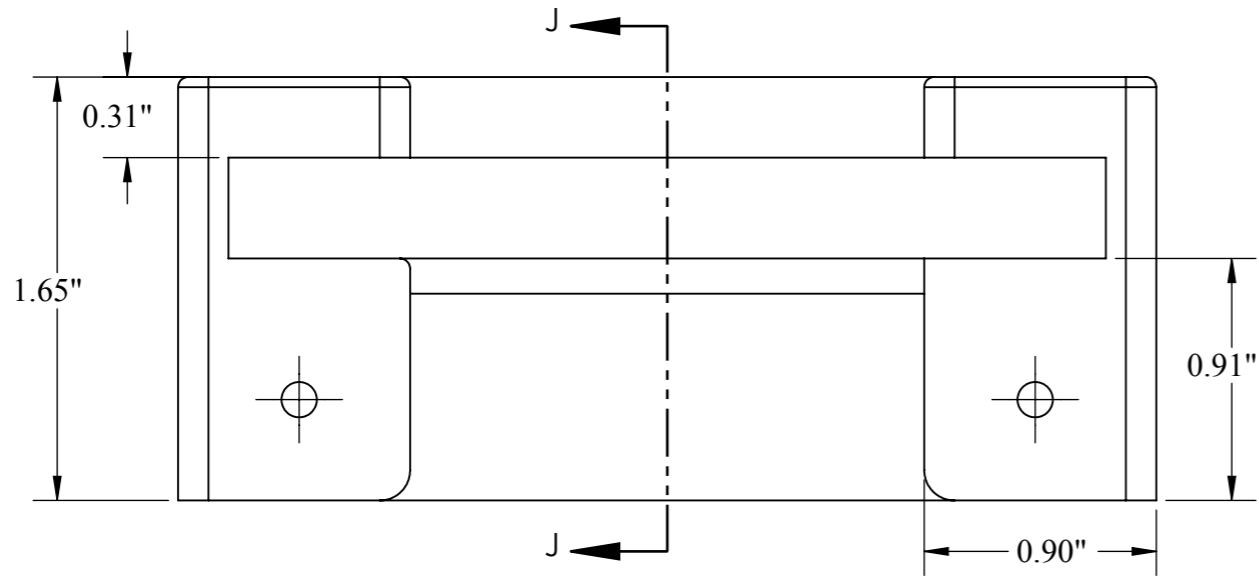

RIGHT

Garrison Systems, LLC.

UNLESS OTHERWISE SPECIFIED: DIMENSIONS ARE IN INCHES SURFACE FINISH: TOLERANCES: LINEAR: ANGULAR:				FINISH:		DEBURR AND BREAK SHARP EDGES		DO NOT SCALE DRAWING		REVISION	
All units are in Inches								TITLE:			
DRAWN				NAME		SIGNATURE		DATE		Hammerhead™ Outside Mount	
CHK'D										Post Detail	
APP'VD										A3	
MFG										DWG NO.	
Q.A								MATERIAL:		SCALE:1:10	
								WEIGHT:		SHEET 2 OF 4	

8 7 6 5 4 3 2 1

Front Elevation

Side Elevation

Top View

Garrison Systems, LLC.

UNLESS OTHERWISE SPECIFIED: DIMENSIONS ARE IN INCHES SURFACE FINISH: TOLERANCES: LINEAR: ANGULAR:			FINISH:		DEBURR AND BREAK SHARP EDGES		DO NOT SCALE DRAWING		REVISION		
							All units are in Inches				
							TITLE:				
							Hammerhead™ Outside Mount				
							DWG NO.				A3
							SCALE:1:10				SHEET 1 OF 4

8 7 6 5 4 3 2 1

PLANK

Post Profile

Garrison Systems, LLC.

UNLESS OTHERWISE SPECIFIED: DIMENSIONS ARE IN INCHES SURFACE FINISH: TOLERANCES: LINEAR: ANGULAR:				FINISH:		DEBURR AND BREAK SHARP EDGES		DO NOT SCALE DRAWING		REVISION	
All units are in Inches								TITLE:			
DRAWN								Hammerhead™ Outside Mount			
CHK'D											
APPV'D								DWG NO.			
MFG								A3			
Q.A								SCALE:1:10			
MATERIAL:								SHEET 3 OF 4			
WEIGHT:											

POST PROFILE CAP

SECTION J-J
SCALE 1 : 0.75

Garrison Systems, LLC.

UNLESS OTHERWISE SPECIFIED: DIMENSIONS ARE IN INCHES SURFACE FINISH: TOLERANCES: LINEAR: ANGULAR:			FINISH:		DEBURR AND BREAK SHARP EDGES		DO NOT SCALE DRAWING		REVISION		
							All units are in Inches				
							TITLE: Hammerhead™ Outside Mount				
							DWG NO. Post Top Cap			A3	
							SCALE:1:10		SHEET 4 OF 4		
DRAWN		NAME		SIGNATURE		DATE		MATERIAL:		WEIGHT:	
CHK'D											
APPV'D											
MFG											
Q.A											