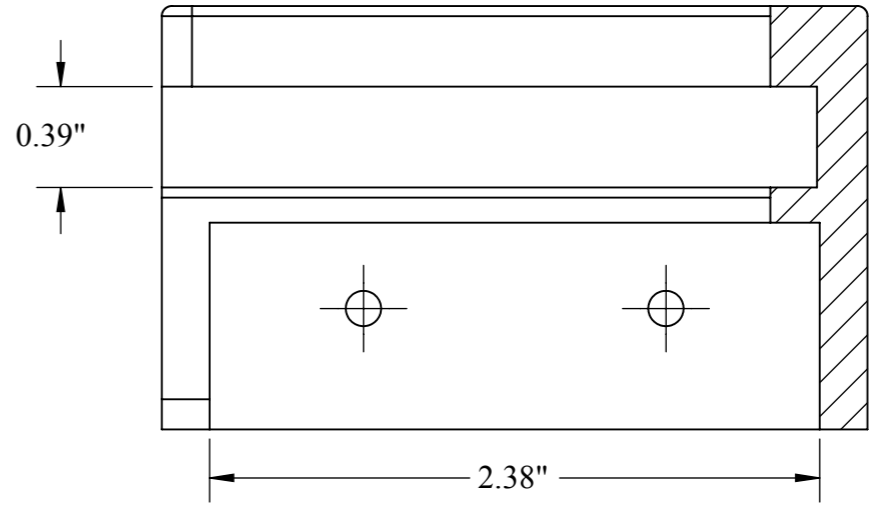

RIGHT

Garrison Systems, LLC.

UNLESS OTHERWISE SPECIFIED: DIMENSIONS ARE IN INCHES SURFACE FINISH: TOLERANCES: LINEAR: ANGULAR:				FINISH:		DEBURR AND BREAK SHARP EDGES		DO NOT SCALE DRAWING		REVISION	
All units are in Inches								TITLE:			
DRAWN				NAME		SIGNATURE		DATE		Hammerhead™ Outside Mount	
CHK'D										Post Detail	
APP'VD										A3	
MFG										DWG NO.	
Q.A								MATERIAL:		SCALE:1:10	
								WEIGHT:		SHEET 2 OF 4	

8 7 6 5 4 3 2 1

Front Elevation

Side Elevation

Top View

Garrison Systems, LLC.

UNLESS OTHERWISE SPECIFIED: DIMENSIONS ARE IN INCHES SURFACE FINISH: TOLERANCES: LINEAR: ANGULAR:			FINISH:		DEBURR AND BREAK SHARP EDGES		DO NOT SCALE DRAWING		REVISION		
							All units are in Inches				
							TITLE:				
							Hammerhead™ Outside Mount				
							DWG NO.				A3
							SCALE:1:10				SHEET 1 OF 4

8 7 6 5 4 3 2 1

PLANK

Post Profile

Garrison Systems, LLC.

UNLESS OTHERWISE SPECIFIED: DIMENSIONS ARE IN INCHES SURFACE FINISH: TOLERANCES: LINEAR: ANGULAR:				FINISH:		DEBURR AND BREAK SHARP EDGES		DO NOT SCALE DRAWING		REVISION	
All units are in Inches								TITLE:			
DRAWN								Hammerhead™ Outside Mount			
CHK'D											
APPV'D								DWG NO.			
MFG								A3			
Q.A								SCALE:1:10			
MATERIAL:								SHEET 3 OF 4			
WEIGHT:											

POST PROFILE CAP

SECTION J-J
SCALE 1 : 0.75

Garrison Systems, LLC.

UNLESS OTHERWISE SPECIFIED: DIMENSIONS ARE IN INCHES SURFACE FINISH: TOLERANCES: LINEAR: ANGULAR:			FINISH:		DEBURR AND BREAK SHARP EDGES		DO NOT SCALE DRAWING		REVISION		
							All units are in Inches				
							TITLE: Hammerhead™ Outside Mount				
							DWG NO. Post Top Cap			A3	
							SCALE:1:10		SHEET 4 OF 4		
DRAWN		NAME		SIGNATURE		DATE		MATERIAL:		WEIGHT:	
CHK'D											
APPV'D											
MFG											
Q.A											