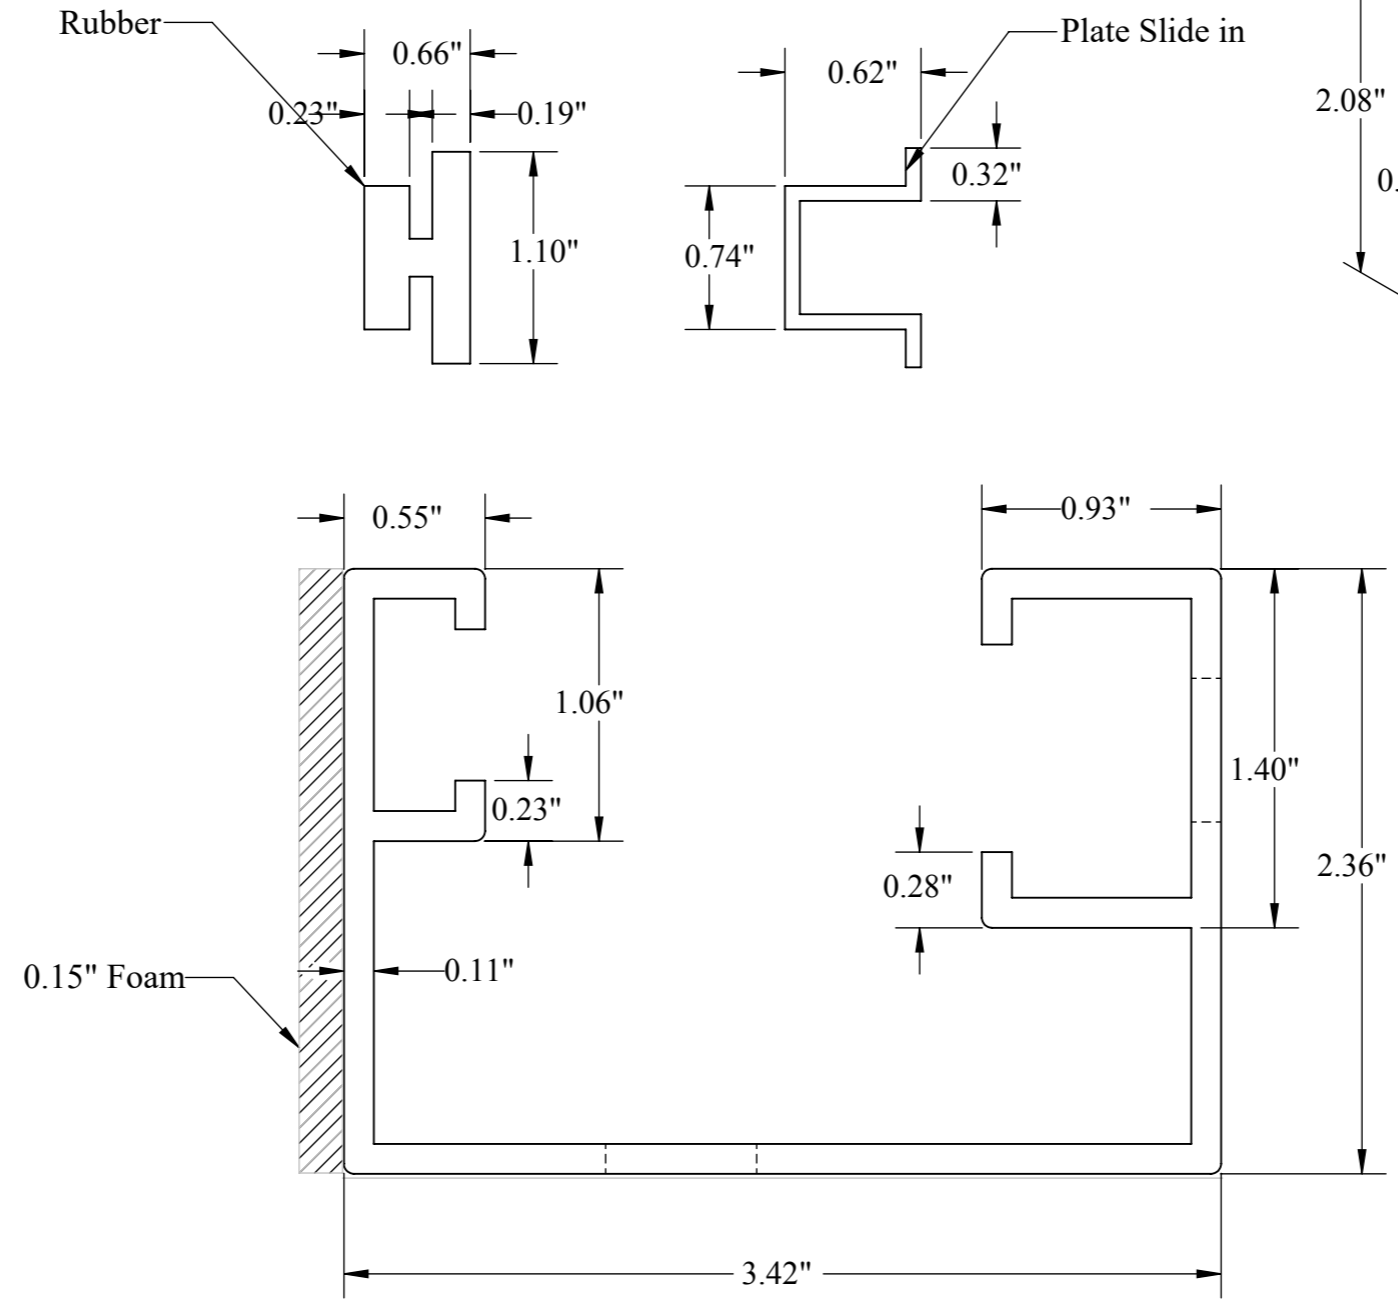

RIGHT

Garrison Systems, LLC.

UNLESS OTHERWISE SPECIFIED: DIMENSIONS ARE IN INCHES SURFACE FINISH: TOLERANCES: LINEAR: ANGULAR:				FINISH:		DEBURR AND BREAK SHARP EDGES		DO NOT SCALE DRAWING		REVISION	
All units are in Inches								TITLE:			
DRAWN				NAME		SIGNATURE		DATE		Hammerhead™ Outside Mount	
CHK'D										Post Detail	
APP'VD										A3	
MFG										DWG NO.	
Q.A								MATERIAL:		SCALE:1:10	
								WEIGHT:		SHEET 2 OF 4	

8 7 6 5 4 3 2 1

Front Elevation

Side Elevation

Top View

Garrison Systems, LLC.

UNLESS OTHERWISE SPECIFIED: DIMENSIONS ARE IN INCHES SURFACE FINISH: TOLERANCES: LINEAR: ANGULAR:			FINISH:		DEBURR AND BREAK SHARP EDGES		DO NOT SCALE DRAWING		REVISION		
							All units are in Inches				
							TITLE:				
							Hammerhead™ Outside Mount				
							DWG NO.				A3
							SCALE:1:10				SHEET 1 OF 4

8 7 6 5 4 3 2 1

PLANK

Post Profile

Garrison Systems, LLC.

UNLESS OTHERWISE SPECIFIED: DIMENSIONS ARE IN INCHES SURFACE FINISH: TOLERANCES: LINEAR: ANGULAR:				FINISH:		DEBURR AND BREAK SHARP EDGES		DO NOT SCALE DRAWING		REVISION	
All units are in Inches								TITLE:			
DRAWN								Hammerhead™ Outside Mount			
CHK'D											
APPV'D								DWG NO.			
MFG								A3			
Q.A								SCALE:1:10			
MATERIAL:								SHEET 3 OF 4			
WEIGHT:											

POST PROFILE CAP

SECTION J-J
SCALE 1 : 0.75

Garrison Systems, LLC.

UNLESS OTHERWISE SPECIFIED: DIMENSIONS ARE IN INCHES SURFACE FINISH: TOLERANCES: LINEAR: ANGULAR:			FINISH:		DEBURR AND BREAK SHARP EDGES		DO NOT SCALE DRAWING		REVISION		
							All units are in Inches				
							TITLE: Hammerhead™ Outside Mount				
							DWG NO. Post Top Cap			A3	
							SCALE:1:10		SHEET 4 OF 4		
DRAWN		NAME		SIGNATURE		DATE		MATERIAL:		WEIGHT:	
CHK'D											
APPV'D											
MFG											
Q.A											