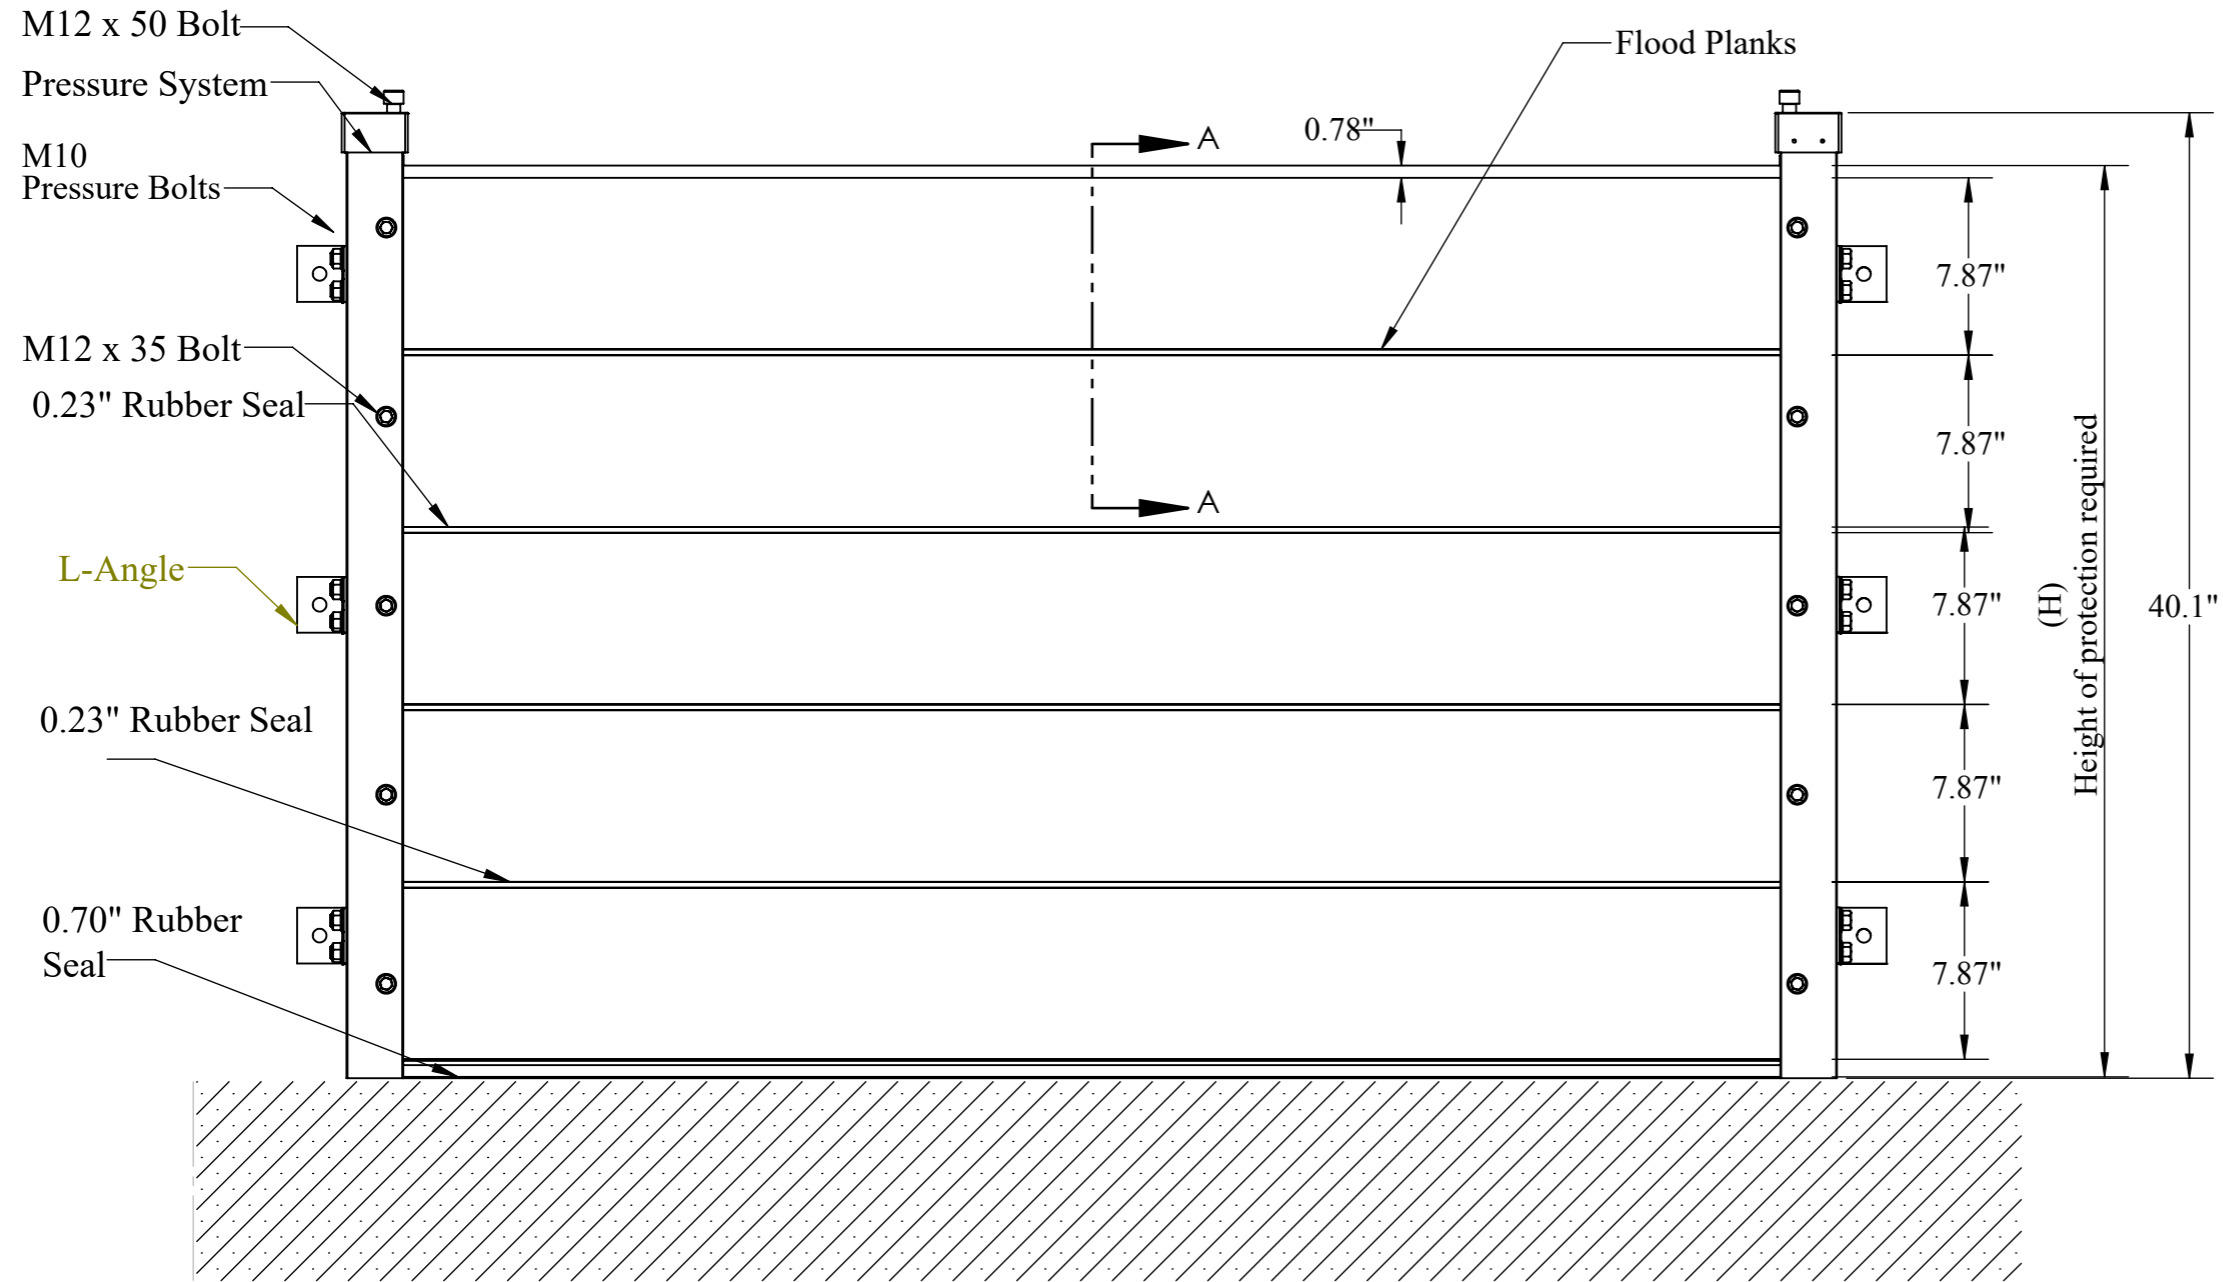

RIGHT

Garrison Systems, LLC.

UNLESS OTHERWISE SPECIFIED: DIMENSIONS ARE IN INCHES SURFACE FINISH: TOLERANCES: LINEAR: ANGULAR:				FINISH:		DEBURR AND BREAK SHARP EDGES		DO NOT SCALE DRAWING		REVISION	
All units are in Inches								TITLE:			
DRAWN				NAME		SIGNATURE		DATE		Hammerhead™ Outside Mount	
CHK'D										Post Detail	
APP'VD										A3	
MFG										DWG NO.	
Q.A								MATERIAL:		SCALE:1:10	
								WEIGHT:		SHEET 2 OF 4	

8 7 6 5 4 3 2 1

Front Elevation

Side Elevation

Top View

Garrison Systems, LLC.

UNLESS OTHERWISE SPECIFIED: DIMENSIONS ARE IN INCHES SURFACE FINISH: TOLERANCES: LINEAR: ANGULAR:			FINISH:		DEBURR AND BREAK SHARP EDGES		DO NOT SCALE DRAWING		REVISION		
							All units are in Inches				
							TITLE:				
							Hammerhead™ Outside Mount				
							DWG NO.				A3
							SCALE:1:10				SHEET 1 OF 4

8 7 6 5 4 3 2 1

PLANK

Post Profile

Garrison Systems, LLC.

UNLESS OTHERWISE SPECIFIED: DIMENSIONS ARE IN INCHES SURFACE FINISH: TOLERANCES: LINEAR: ANGULAR:				FINISH:		DEBURR AND BREAK SHARP EDGES		DO NOT SCALE DRAWING		REVISION	
All units are in Inches								TITLE:			
DRAWN								Hammerhead™ Outside Mount			
CHK'D											
APPV'D								DWG NO.			
MFG								A3			
Q.A								SCALE:1:10			
MATERIAL:								SHEET 3 OF 4			
WEIGHT:											

POST PROFILE CAP

SECTION J-J
SCALE 1 : 0.75

Garrison Systems, LLC.

UNLESS OTHERWISE SPECIFIED: DIMENSIONS ARE IN INCHES SURFACE FINISH: TOLERANCES: LINEAR: ANGULAR:			FINISH:		DEBURR AND BREAK SHARP EDGES		DO NOT SCALE DRAWING		REVISION		
							All units are in Inches				
							TITLE: Hammerhead™ Outside Mount				
							DWG NO. Post Top Cap			A3	
							SCALE:1:10		SHEET 4 OF 4		
DRAWN		NAME		SIGNATURE		DATE		MATERIAL:		WEIGHT:	
CHK'D											
APPV'D											
MFG											
Q.A											