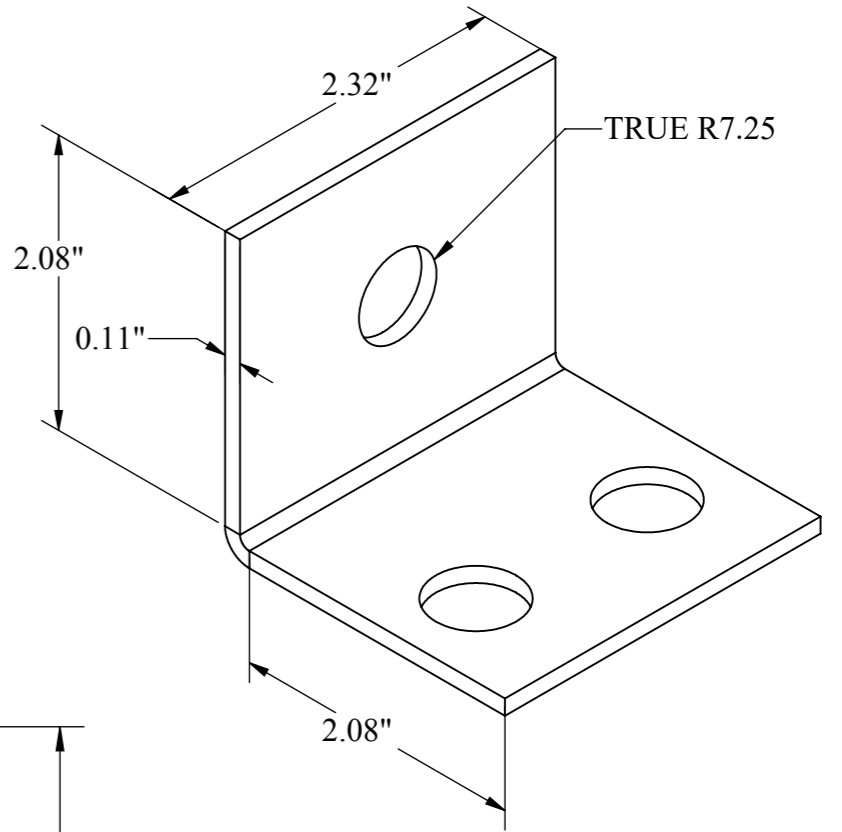

RIGHT

Garrison Systems, LLC.

UNLESS OTHERWISE SPECIFIED: DIMENSIONS ARE IN INCHES SURFACE FINISH: TOLERANCES: LINEAR: ANGULAR:				FINISH:		DEBURR AND BREAK SHARP EDGES		DO NOT SCALE DRAWING		REVISION	
All units are in Inches								TITLE:			
DRAWN				NAME		SIGNATURE		DATE		Hammerhead™ Outside Mount	
CHK'D										Post Detail	
APP'VD										A3	
MFG										DWG NO.	
Q.A								MATERIAL:		SCALE:1:10	
								WEIGHT:		SHEET 2 OF 4	

8 7 6 5 4 3 2 1

Front Elevation

Side Elevation

Top View

Garrison Systems, LLC.

UNLESS OTHERWISE SPECIFIED: DIMENSIONS ARE IN INCHES SURFACE FINISH: TOLERANCES: LINEAR: ANGULAR:			FINISH:		DEBURR AND BREAK SHARP EDGES		DO NOT SCALE DRAWING		REVISION		
							All units are in Inches				
							TITLE:				
							Hammerhead™ Outside Mount				
							DWG NO.				A3
							SCALE:1:10				SHEET 1 OF 4

8 7 6 5 4 3 2 1

PLANK

Post Profile

Garrison Systems, LLC.

UNLESS OTHERWISE SPECIFIED: DIMENSIONS ARE IN INCHES SURFACE FINISH: TOLERANCES: LINEAR: ANGULAR:				FINISH:		DEBURR AND BREAK SHARP EDGES		DO NOT SCALE DRAWING		REVISION	
All units are in Inches								TITLE:			
DRAWN								Hammerhead™ Outside Mount			
CHK'D											
APPV'D								DWG NO.			
MFG								A3			
Q.A								SCALE:1:10			
MATERIAL:								SHEET 3 OF 4			
WEIGHT:											

POST PROFILE CAP

SECTION J-J
SCALE 1 : 0.75

Garrison Systems, LLC.

UNLESS OTHERWISE SPECIFIED: DIMENSIONS ARE IN INCHES SURFACE FINISH: TOLERANCES: LINEAR: ANGULAR:			FINISH:		DEBURR AND BREAK SHARP EDGES		DO NOT SCALE DRAWING		REVISION		
							All units are in Inches				
							TITLE: Hammerhead™ Outside Mount				
							DWG NO. Post Top Cap			A3	
							SCALE:1:10		SHEET 4 OF 4		
DRAWN		NAME		SIGNATURE		DATE		MATERIAL:		WEIGHT:	
CHK'D											
APPV'D											
MFG											
Q.A											