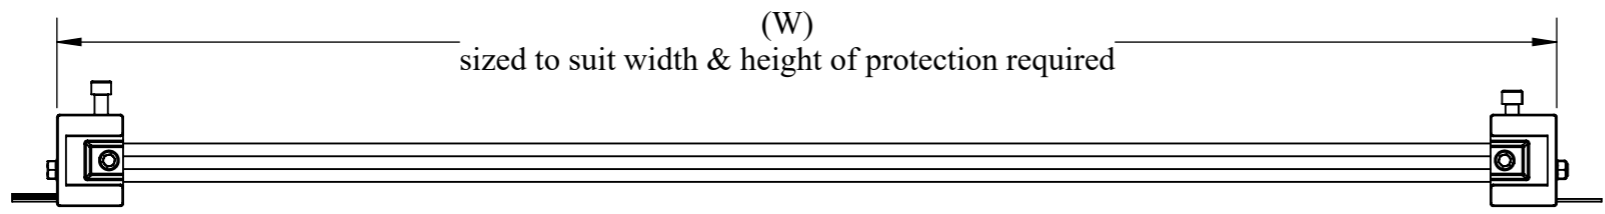

RIGHT

Garrison Systems, LLC.

UNLESS OTHERWISE SPECIFIED: DIMENSIONS ARE IN INCHES SURFACE FINISH: TOLERANCES: LINEAR: ANGULAR:				FINISH:		DEBURR AND BREAK SHARP EDGES		DO NOT SCALE DRAWING		REVISION	
All units are in Inches								TITLE:			
DRAWN				NAME		SIGNATURE		DATE		Hammerhead™ Outside Mount	
CHK'D										Post Detail	
APP'VD										A3	
MFG										DWG NO.	
Q.A								MATERIAL:		SCALE:1:10	
								WEIGHT:		SHEET 2 OF 4	

8 7 6 5 4 3 2 1

Front Elevation

Side Elevation

Top View

Garrison Systems, LLC.

UNLESS OTHERWISE SPECIFIED: DIMENSIONS ARE IN INCHES SURFACE FINISH: TOLERANCES: LINEAR: ANGULAR:			FINISH:		DEBURR AND BREAK SHARP EDGES		DO NOT SCALE DRAWING		REVISION		
							All units are in Inches				
							TITLE:				
							Hammerhead™ Outside Mount				
							DWG NO.				A3
							SCALE:1:10				SHEET 1 OF 4