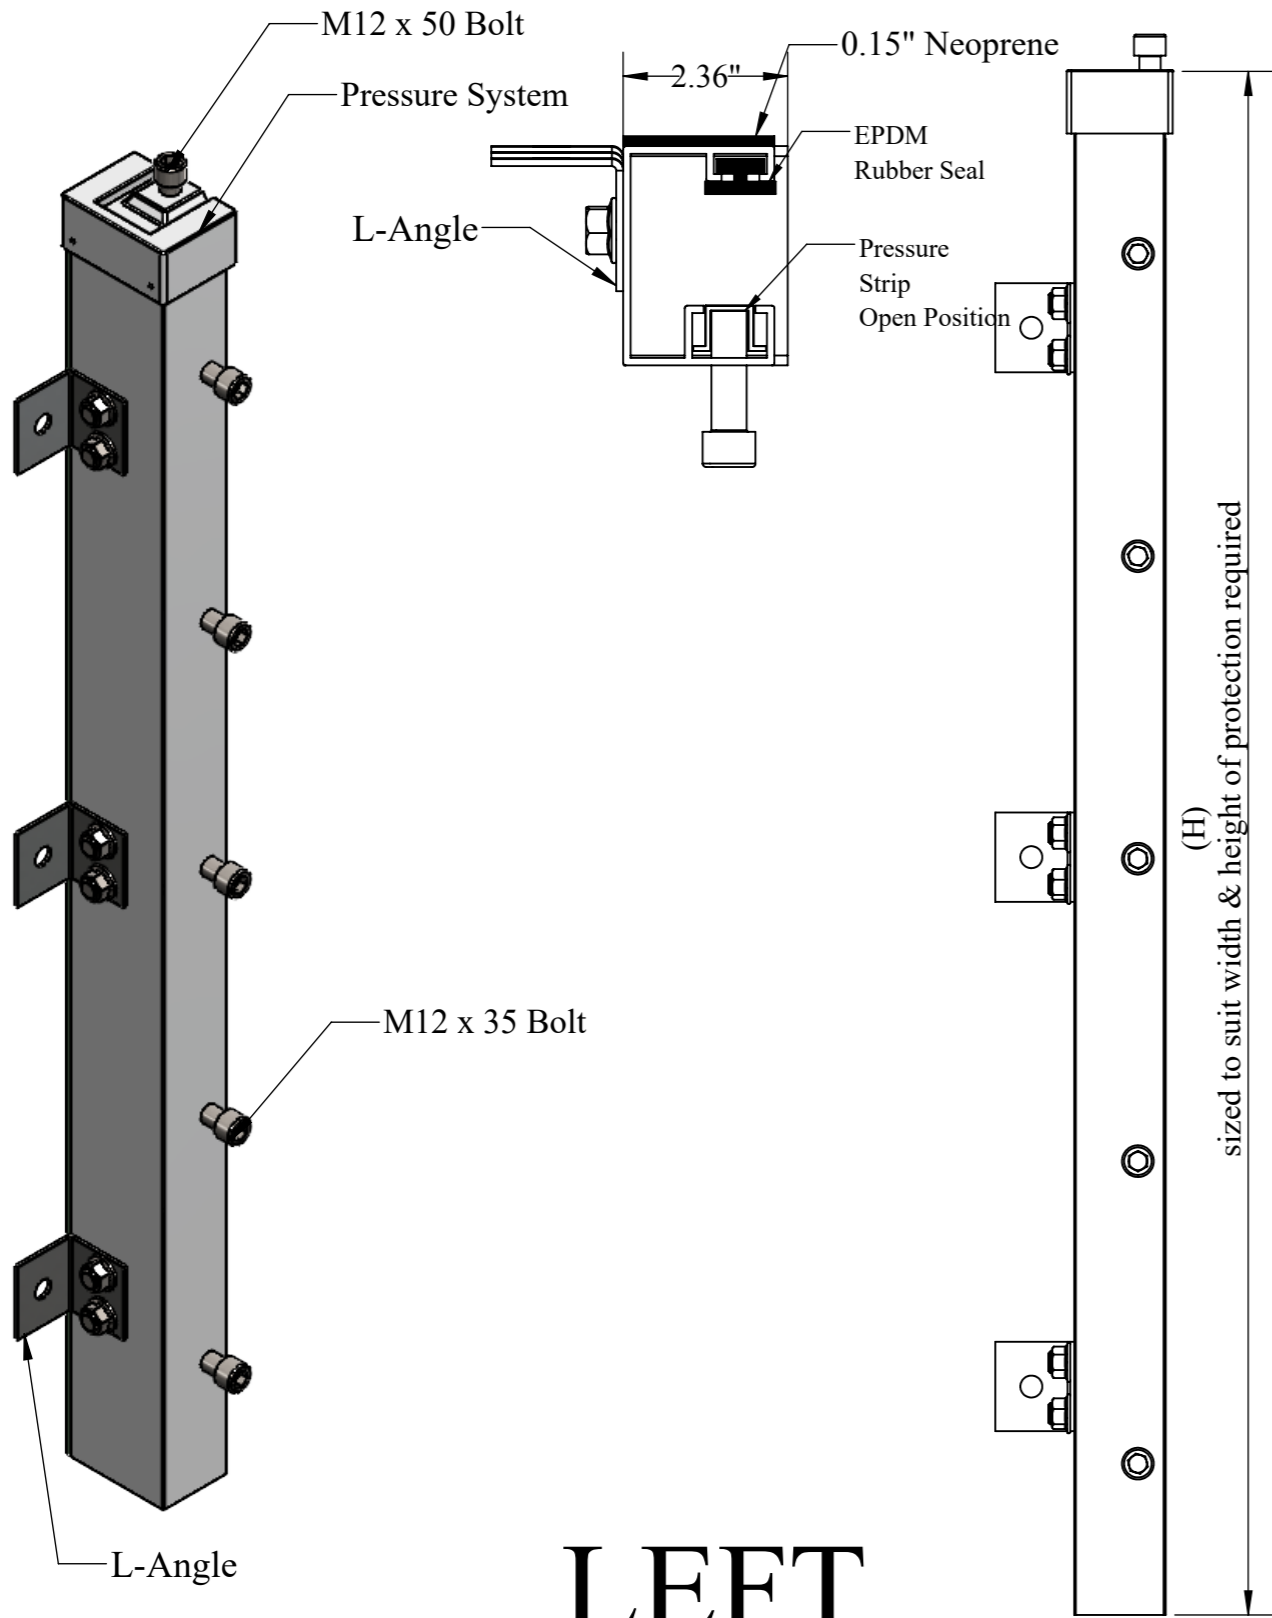

8 7 6 5 4 3 2 1

F

E

D

C

B

A

LEFT

RIGHT

Garrison Systems, LLC.

UNLESS OTHERWISE SPECIFIED: DIMENSIONS ARE IN INCHES SURFACE FINISH: TOLERANCES: LINEAR: ANGULAR:				FINISH:		DEBURR AND BREAK SHARP EDGES		DO NOT SCALE DRAWING		REVISION	
All units are in Inches								TITLE:			
DRAWN				NAME		SIGNATURE		DATE		Hammerhead™ Outside Mount	
CHK'D										Post Detail	
APP'VD										A3	
MFG										DWG NO.	
Q.A								MATERIAL:		SCALE:1:10	
								WEIGHT:		SHEET 2 OF 4	

8 7 6 5 4 3 2 1

Front Elevation

Side Elevation

Top View

Garrison Systems, LLC.

UNLESS OTHERWISE SPECIFIED: DIMENSIONS ARE IN INCHES SURFACE FINISH: TOLERANCES: LINEAR: ANGULAR:			FINISH:		DEBURR AND BREAK SHARP EDGES		DO NOT SCALE DRAWING		REVISION		
							All units are in Inches				
							TITLE:				
							Hammerhead™ Outside Mount				
							DWG NO.				A3
							SCALE:1:10				SHEET 1 OF 4

8 7 6 5 4 3 2 1

PLANK

Post Profile

Garrison Systems, LLC.

UNLESS OTHERWISE SPECIFIED: DIMENSIONS ARE IN INCHES SURFACE FINISH: TOLERANCES: LINEAR: ANGULAR:				FINISH:		DEBURR AND BREAK SHARP EDGES		DO NOT SCALE DRAWING		REVISION	
All units are in Inches								TITLE:			
DRAWN								Hammerhead™ Outside Mount			
CHK'D											
APPV'D								DWG NO.			
MFG								A3			
Q.A								SCALE:1:10			
MATERIAL:								SHEET 3 OF 4			
WEIGHT:											