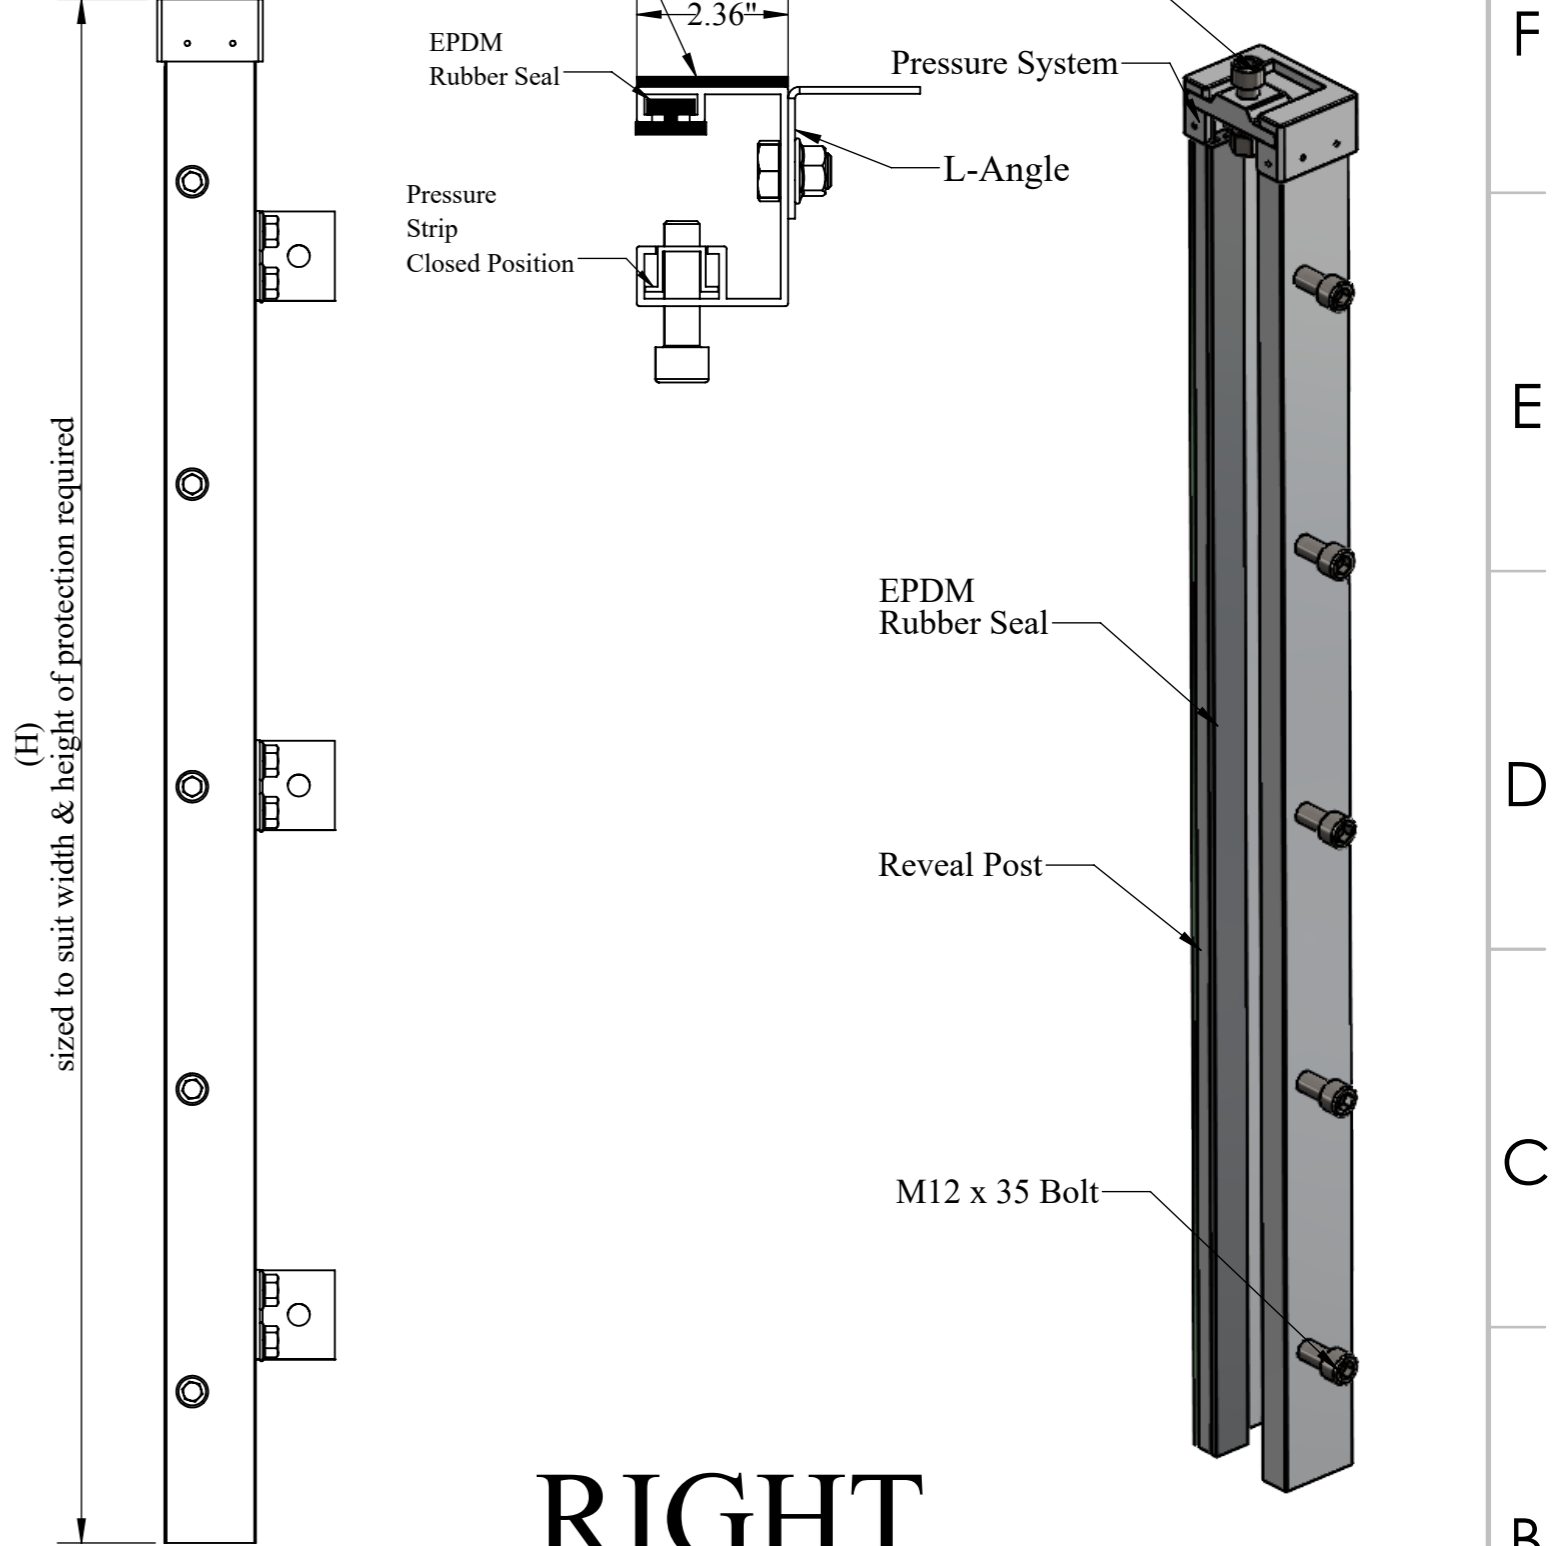

RIGHT

Garrison Systems, LLC.

UNLESS OTHERWISE SPECIFIED: DIMENSIONS ARE IN INCHES SURFACE FINISH: TOLERANCES: LINEAR: ANGULAR:				FINISH:		DEBURR AND BREAK SHARP EDGES		DO NOT SCALE DRAWING		REVISION	
All units are in Inches								TITLE:			
DRAWN				NAME		SIGNATURE		DATE		Hammerhead™ Outside Mount	
CHK'D										Post Detail	
APP'VD										A3	
MFG										DWG NO.	
Q.A								MATERIAL:		SCALE:1:10	
								WEIGHT:		SHEET 2 OF 4	