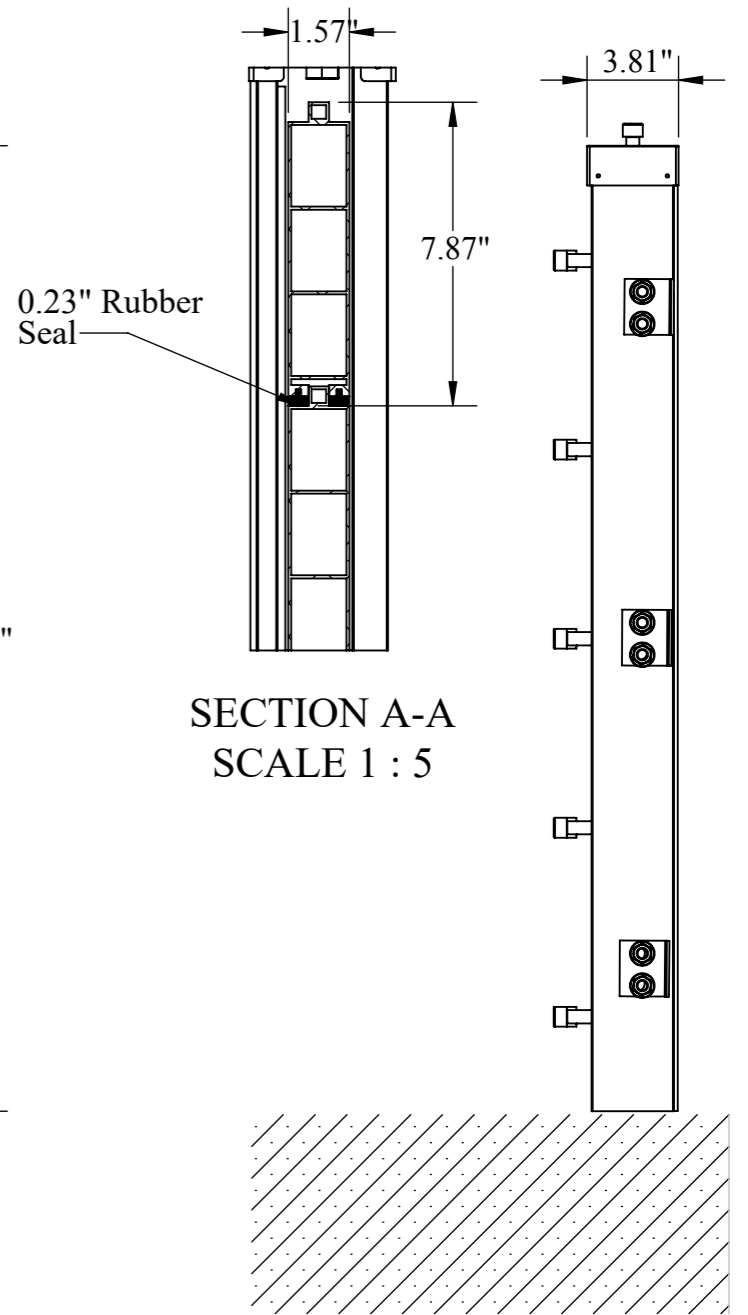

RIGHT

Garrison Systems, LLC.

UNLESS OTHERWISE SPECIFIED: DIMENSIONS ARE IN INCHES SURFACE FINISH: TOLERANCES: LINEAR: ANGULAR:				FINISH:		DEBURR AND BREAK SHARP EDGES		DO NOT SCALE DRAWING		REVISION	
All units are in Inches								TITLE:			
DRAWN				NAME		SIGNATURE		DATE		Hammerhead™ Outside Mount	
CHK'D										Post Detail	
APP'VD										A3	
MFG										DWG NO.	
Q.A								MATERIAL:		SCALE:1:10	
								WEIGHT:		SHEET 2 OF 4	

8 7 6 5 4 3 2 1

Front Elevation

Side Elevation

Top View

Garrison Systems, LLC.

UNLESS OTHERWISE SPECIFIED: DIMENSIONS ARE IN INCHES SURFACE FINISH: TOLERANCES: LINEAR: ANGULAR:			FINISH:		DEBURR AND BREAK SHARP EDGES		DO NOT SCALE DRAWING		REVISION		
							All units are in Inches				
							TITLE:				
							Hammerhead™ Outside Mount				
							DWG NO.				A3
							SCALE:1:10				SHEET 1 OF 4

8 7 6 5 4 3 2 1

PLANK

Post Profile

Garrison Systems, LLC.

UNLESS OTHERWISE SPECIFIED: DIMENSIONS ARE IN INCHES SURFACE FINISH: TOLERANCES: LINEAR: ANGULAR:				FINISH:		DEBURR AND BREAK SHARP EDGES		DO NOT SCALE DRAWING		REVISION	
All units are in Inches								TITLE:			
DRAWN								Hammerhead™ Outside Mount			
CHK'D											
APPV'D								DWG NO.			
MFG								A3			
Q.A								SCALE:1:10			
MATERIAL:								SHEET 3 OF 4			
WEIGHT:											

POST PROFILE CAP

SECTION J-J
SCALE 1 : 0.75

Garrison Systems, LLC.

UNLESS OTHERWISE SPECIFIED: DIMENSIONS ARE IN INCHES SURFACE FINISH: TOLERANCES: LINEAR: ANGULAR:			FINISH:		DEBURR AND BREAK SHARP EDGES		DO NOT SCALE DRAWING		REVISION		
							All units are in Inches				
							TITLE: Hammerhead™ Outside Mount				
							DWG NO. Post Top Cap			A3	
							SCALE:1:10		SHEET 4 OF 4		
DRAWN		NAME		SIGNATURE		DATE		MATERIAL:		WEIGHT:	
CHK'D											
APPV'D											
MFG											
Q.A											