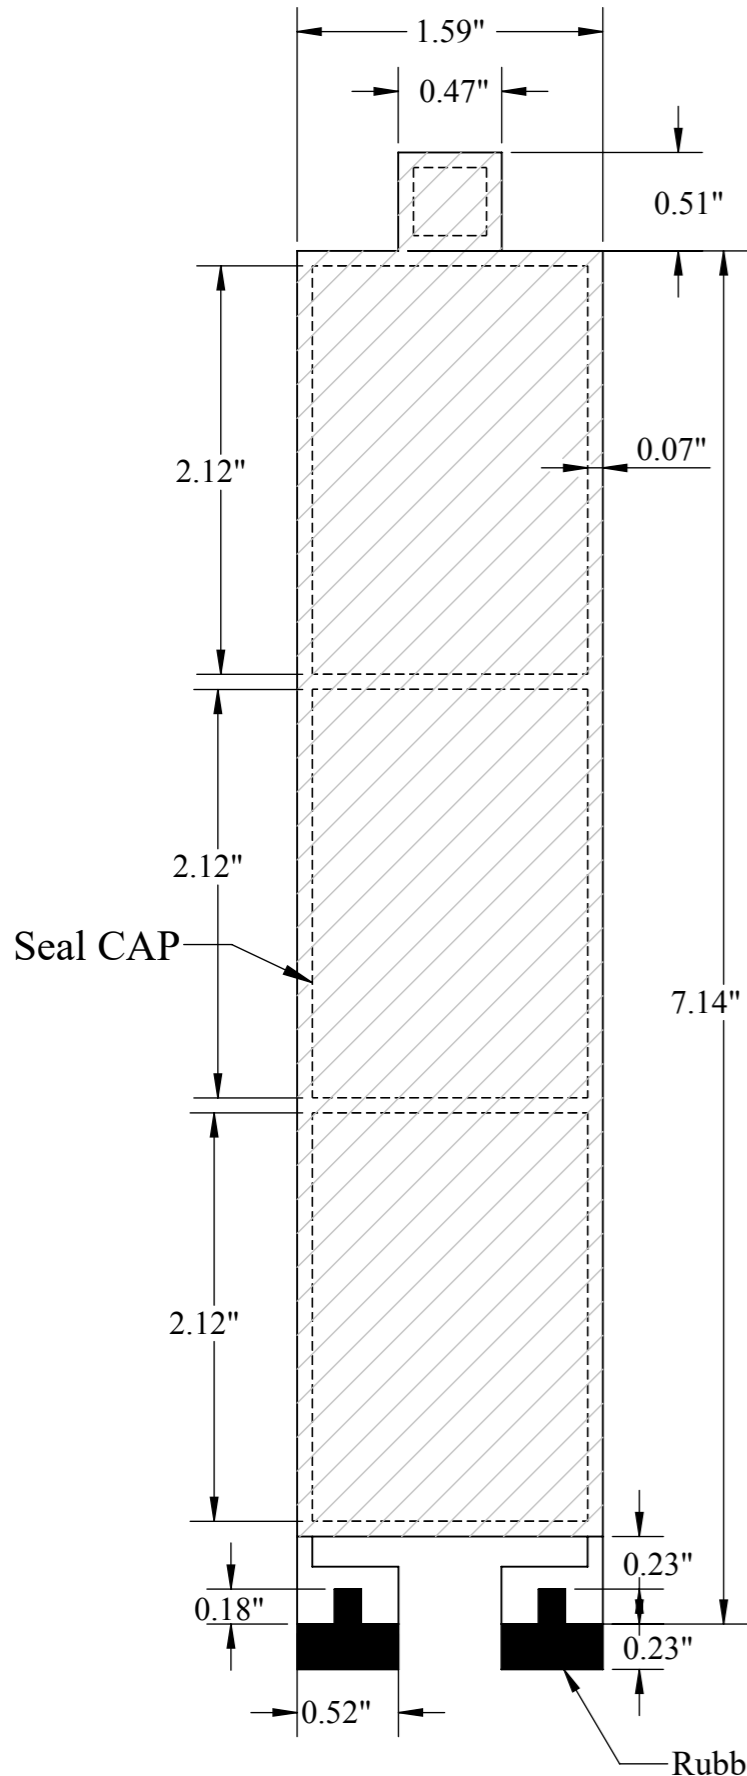

RIGHT

Garrison Systems, LLC.

UNLESS OTHERWISE SPECIFIED: DIMENSIONS ARE IN INCHES SURFACE FINISH: TOLERANCES: LINEAR: ANGULAR:				FINISH:		DEBURR AND BREAK SHARP EDGES		DO NOT SCALE DRAWING		REVISION	
All units are in Inches								TITLE:			
DRAWN				NAME		SIGNATURE		DATE		Hammerhead™ Outside Mount	
CHK'D										Post Detail	
APP'VD										A3	
MFG										DWG NO.	
Q.A								MATERIAL:		SCALE:1:10	
								WEIGHT:		SHEET 2 OF 4	

8 7 6 5 4 3 2 1

Front Elevation

Side Elevation

Top View

Garrison Systems, LLC.

UNLESS OTHERWISE SPECIFIED: DIMENSIONS ARE IN INCHES SURFACE FINISH: TOLERANCES: LINEAR: ANGULAR:			FINISH:		DEBURR AND BREAK SHARP EDGES		DO NOT SCALE DRAWING		REVISION		
							All units are in Inches				
							TITLE:				
							Hammerhead™ Outside Mount				
							DWG NO.				A3
							SCALE:1:10				SHEET 1 OF 4

8 7 6 5 4 3 2 1

PLANK

Post Profile

Garrison Systems, LLC.

UNLESS OTHERWISE SPECIFIED: DIMENSIONS ARE IN INCHES SURFACE FINISH: TOLERANCES: LINEAR: ANGULAR:				FINISH:		DEBURR AND BREAK SHARP EDGES		DO NOT SCALE DRAWING		REVISION	
All units are in Inches								TITLE:			
DRAWN								Hammerhead™ Outside Mount			
CHK'D											
APPV'D								DWG NO.			
MFG								A3			
Q.A								SCALE:1:10			
MATERIAL:								SHEET 3 OF 4			
WEIGHT:											

POST PROFILE CAP

SECTION J-J
SCALE 1 : 0.75

Garrison Systems, LLC.

UNLESS OTHERWISE SPECIFIED: DIMENSIONS ARE IN INCHES SURFACE FINISH: TOLERANCES: LINEAR: ANGULAR:			FINISH:		DEBURR AND BREAK SHARP EDGES		DO NOT SCALE DRAWING		REVISION		
							All units are in Inches				
							TITLE: Hammerhead™ Outside Mount				
							DWG NO. Post Top Cap			A3	
							SCALE:1:10		SHEET 4 OF 4		
DRAWN		NAME		SIGNATURE		DATE		MATERIAL:		WEIGHT:	
CHK'D											
APPV'D											
MFG											
Q.A											